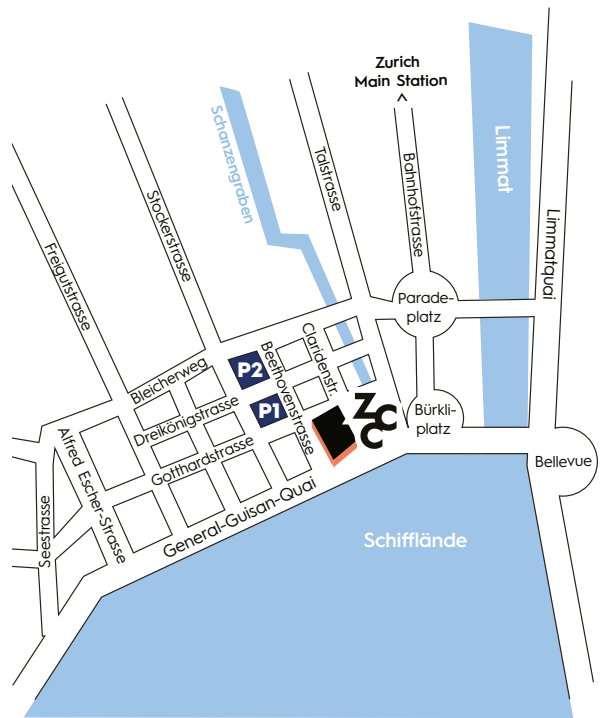

Parking spaces

In walking distance to the Zurich Convention Center you will find the following car parks:

- Parking garage Park Hyatt Zurich (P1)
- Parking garage Bleicherweg (P2)

There are two other car parks in the area available:

- Parking garage Hohe Promenade (near Bellevue)
- Parking garage Opéra (near Bellevue)