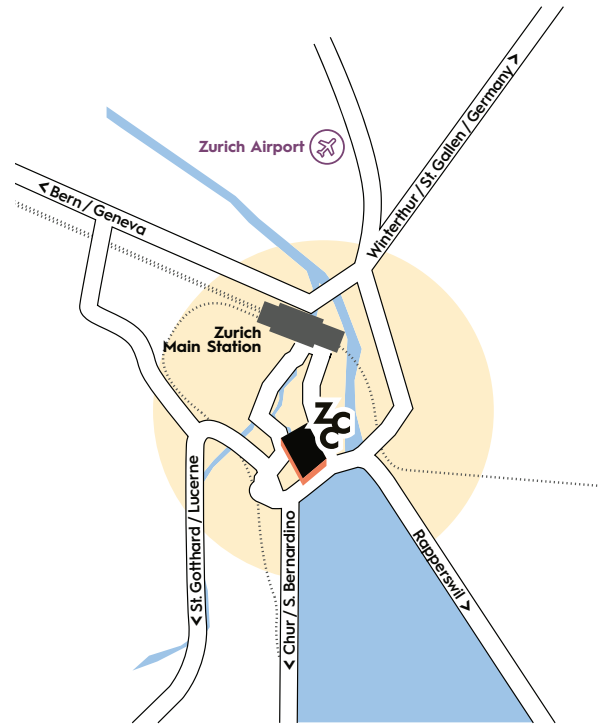

ARRIVAL BY CAR

Zurich Airport

- Motorway direction Bern / Basel / St. Gallen / Zurich at the motorway junction towards Zurich-City
- Continue in the direction of Zürich Hauptbahnhof (Main Station) / City onto the Bahnhofquai, Selnaustrasse and on Dreikönigstrasse

Lucerne

- Motorway in direction Zurich / Zug, at the motorway junction towards Zurich-City
- Continue in the direction of Chur / Rapperswil then direction Zoo / See / Enge
- Turn left onto Bleicherweg / Seestrasse

Bern/Basel

- Motorway direction Zurich, at the motorway junction towards Chur / Luzern / Westring Zurich
- Continue in the direction of Chur / Rapperswil then direction Zoo / See / Enge
- Turn left onto Bleicherweg / Seestrasse

Parking spaces

In walking distance to the Zurich Convention Center you will find the following car parks:

- Parking garage Park Hyatt Zurich (P1)
- Parking garage Bleicherweg (P2)

There are two other car parks in the area available: