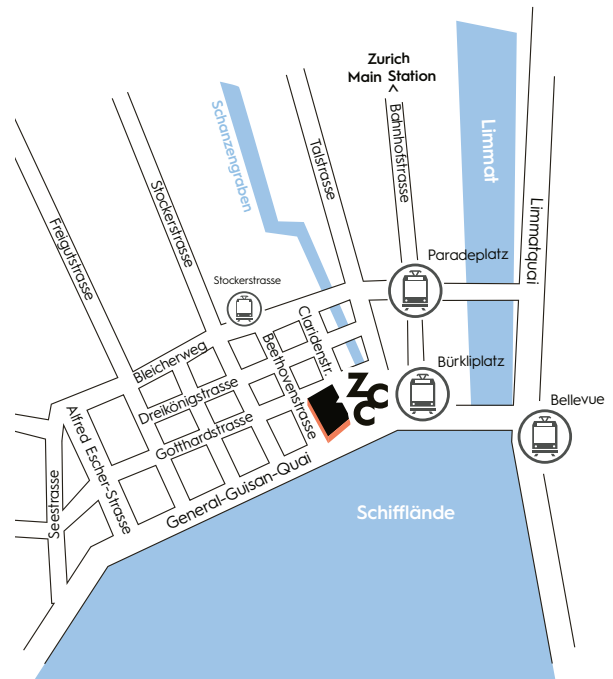

ARRIVAL BY PUBLIC TRANSPORT

Zurich Airport

S-Bahn or IC in the direction of Zurich Main Station, then continue from «Zurich Main Station»

Zurich Main Station

- Tram no. 7 direction Wollishoferplatz
- Tram no. 10 or 13 direction Bahnhof Enge / Albisgütli to Stockerstrasse, then approx. 5 minutes on foot

- Tram no. 11 direction Rehalp to Bürkliplatz, then approx. 4 minutes on foot

Zurich Enge

- Tram no. 7 direction Bahnhof Stettbach
- Tram no. 10 direction Zurich Airport to Stockerstrasse, then approx. 5 minutes on foot

Zurich Stadelhofen

- Tram no. 8 direction Hardturm
- Tram no. 11 direction Auzelg to Bürkliplatz, then approx. 4 minutes on foot

Zurich Bellevue

- Tram no. 2 direction Geissweid
- Tram no. 5 direction Laubegg
- Tram no. 9 direction Heuried
- Tram no. 11 direction Auzelg to Bürkliplatz, then approx. 4 minutes on foot

ZURICH CONVENTION CENTER

CONTACT US

Zurich Convention Center Ltd.
Kongresshaus Zürich AG
Gotthardstrasse 5
8002 Zurich
Switzerland

CONSULTING@ZURICHCONVENTIONCENTER.COM

T. +41 44 206 36 20

Since 2019 certified carbon neutral, including gastronomy