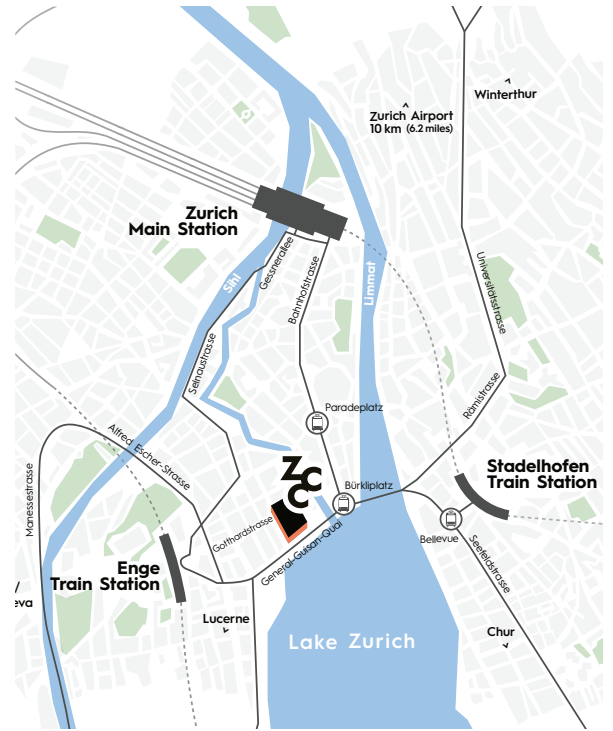

ARRIVAL BY PUBLIC TRANSPORT

Zurich Airport

S-Bahn or IC in the direction of Zurich Main Station, then continue from «Zurich Main Station»

Zurich Main Station

- Tram no. 7 direction Wollishoferplatz
- Tram no. 10 or 13 direction Bahnhof Enge / Albisgütli to Stockerstrasse, then approx. 5 minutes on foot

- Tram no. 11 direction Rehalp to Bürkliplatz, then approx. 4 minutes on foot

Zurich Enge

- Tram no. 7 direction Bahnhof Stettbach
- Tram no. 10 direction Zurich Airport to Stockerstrasse, then approx. 5 minutes on foot

Zurich Stadelhofen

- Tram no. 8 direction Hardturm
- Tram no. 11 direction Auzelg to Bürkliplatz, then approx. 4 minutes on foot

Zurich Bellevue

- Tram no. 2 direction Geissweid
- Tram no. 5 direction Laubegg
- Tram no. 9 direction Heuried
- Tram no. 11 direction Auzelg to Bürkliplatz, then approx. 4 minutes on foot

ZURICH CONVENTION CENTER

CONTACT US

Zurich Convention Center Ltd.
Kongresshaus Zürich AG
Gotthardstrasse 5
8002 Zurich
Switzerland

CONSULTING@ZURICHCONVENTIONCENTER.COM

T. +41 44 206 36 20

Since 2019 certified carbon neutral, including gastronomy